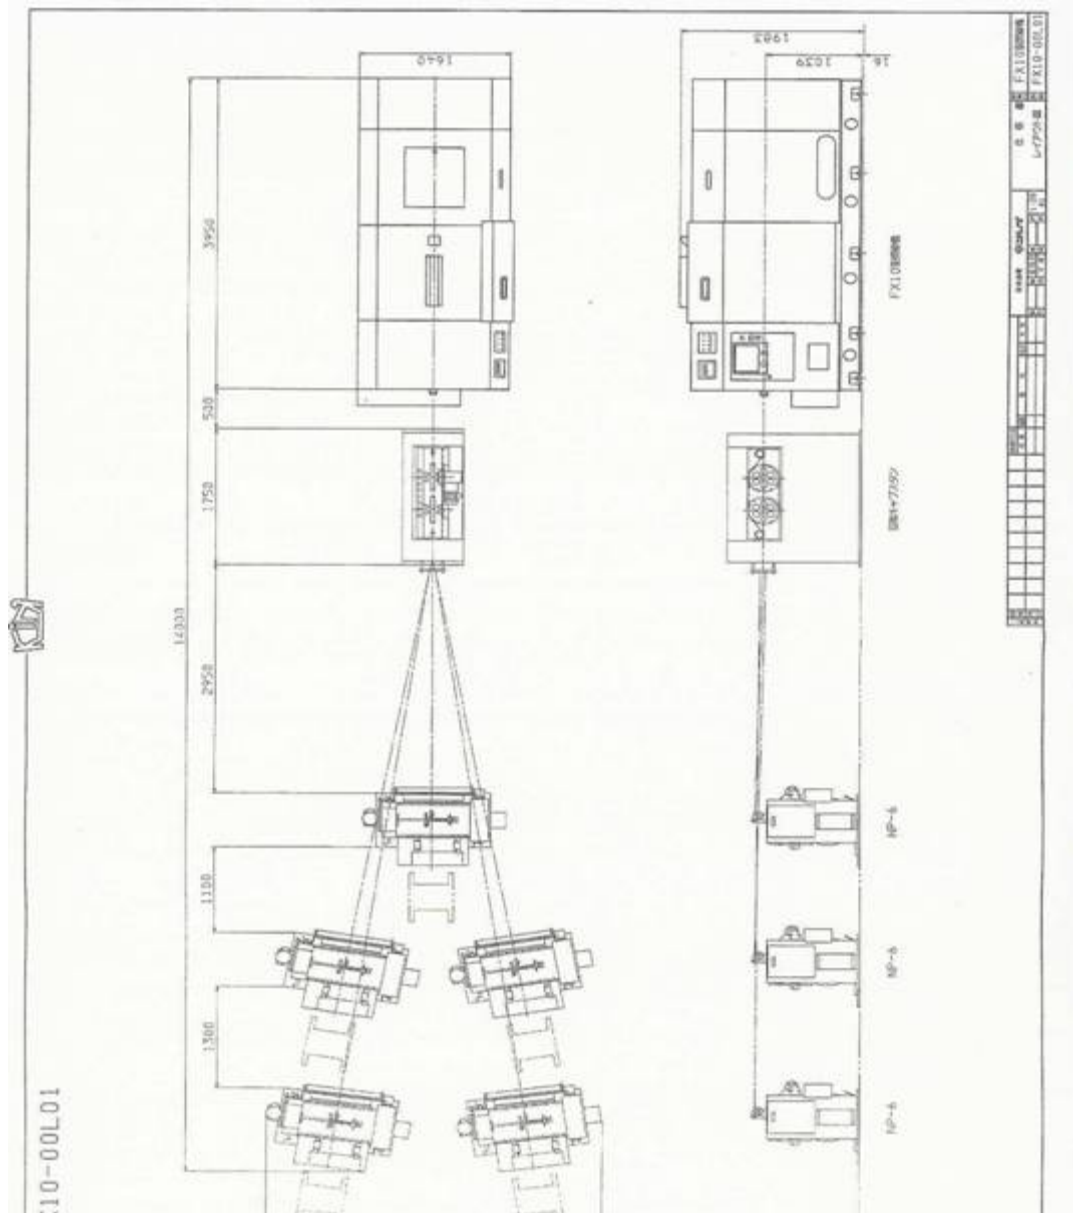

Kinrei of America

NFX 1000 Single Twist Cabler

kinreiusa.com

KINREI
OF AMERICA

For more information contact:
973-677-9500 or shess@kinreiusa.com